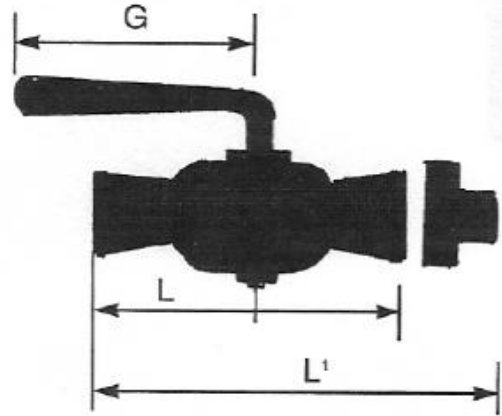

■ **Pressures:** 1000 kPa

Steam temp – 180°C

Suitable for water • oils • gases

**Fig No. T73**

Sizes: 8, 10, 15mm

B.S.P. Female.

**Fig No. T73A**

Sizes: 8, 10, 15mm

B.S.P. Female.

Tail Piece 8, 10, 15mm

26 T.P.I. Female

**Dimensions**

Size mm	8	10	15				
L	50	55	72				
L'	68	72	90				
G	38	45	52				
Wt/kgs	0.15 0.2	0.2 0.25	0.35 0.35				

*	15A: GUNMETAL/BRONZE		AS1565 C83600(m)
4	NUT & TAIL	DR BRASS	AISI567 -352
3	NUT	DR BRASS	AISI567 -352
2	PLUG-LEVER *	FORGED DR BRASS	AISI567 -486
1	BODY	FORGED DR BRASS	AISI567 -486
ITEM	DESCRIPTION	MAT'L	STANDARD